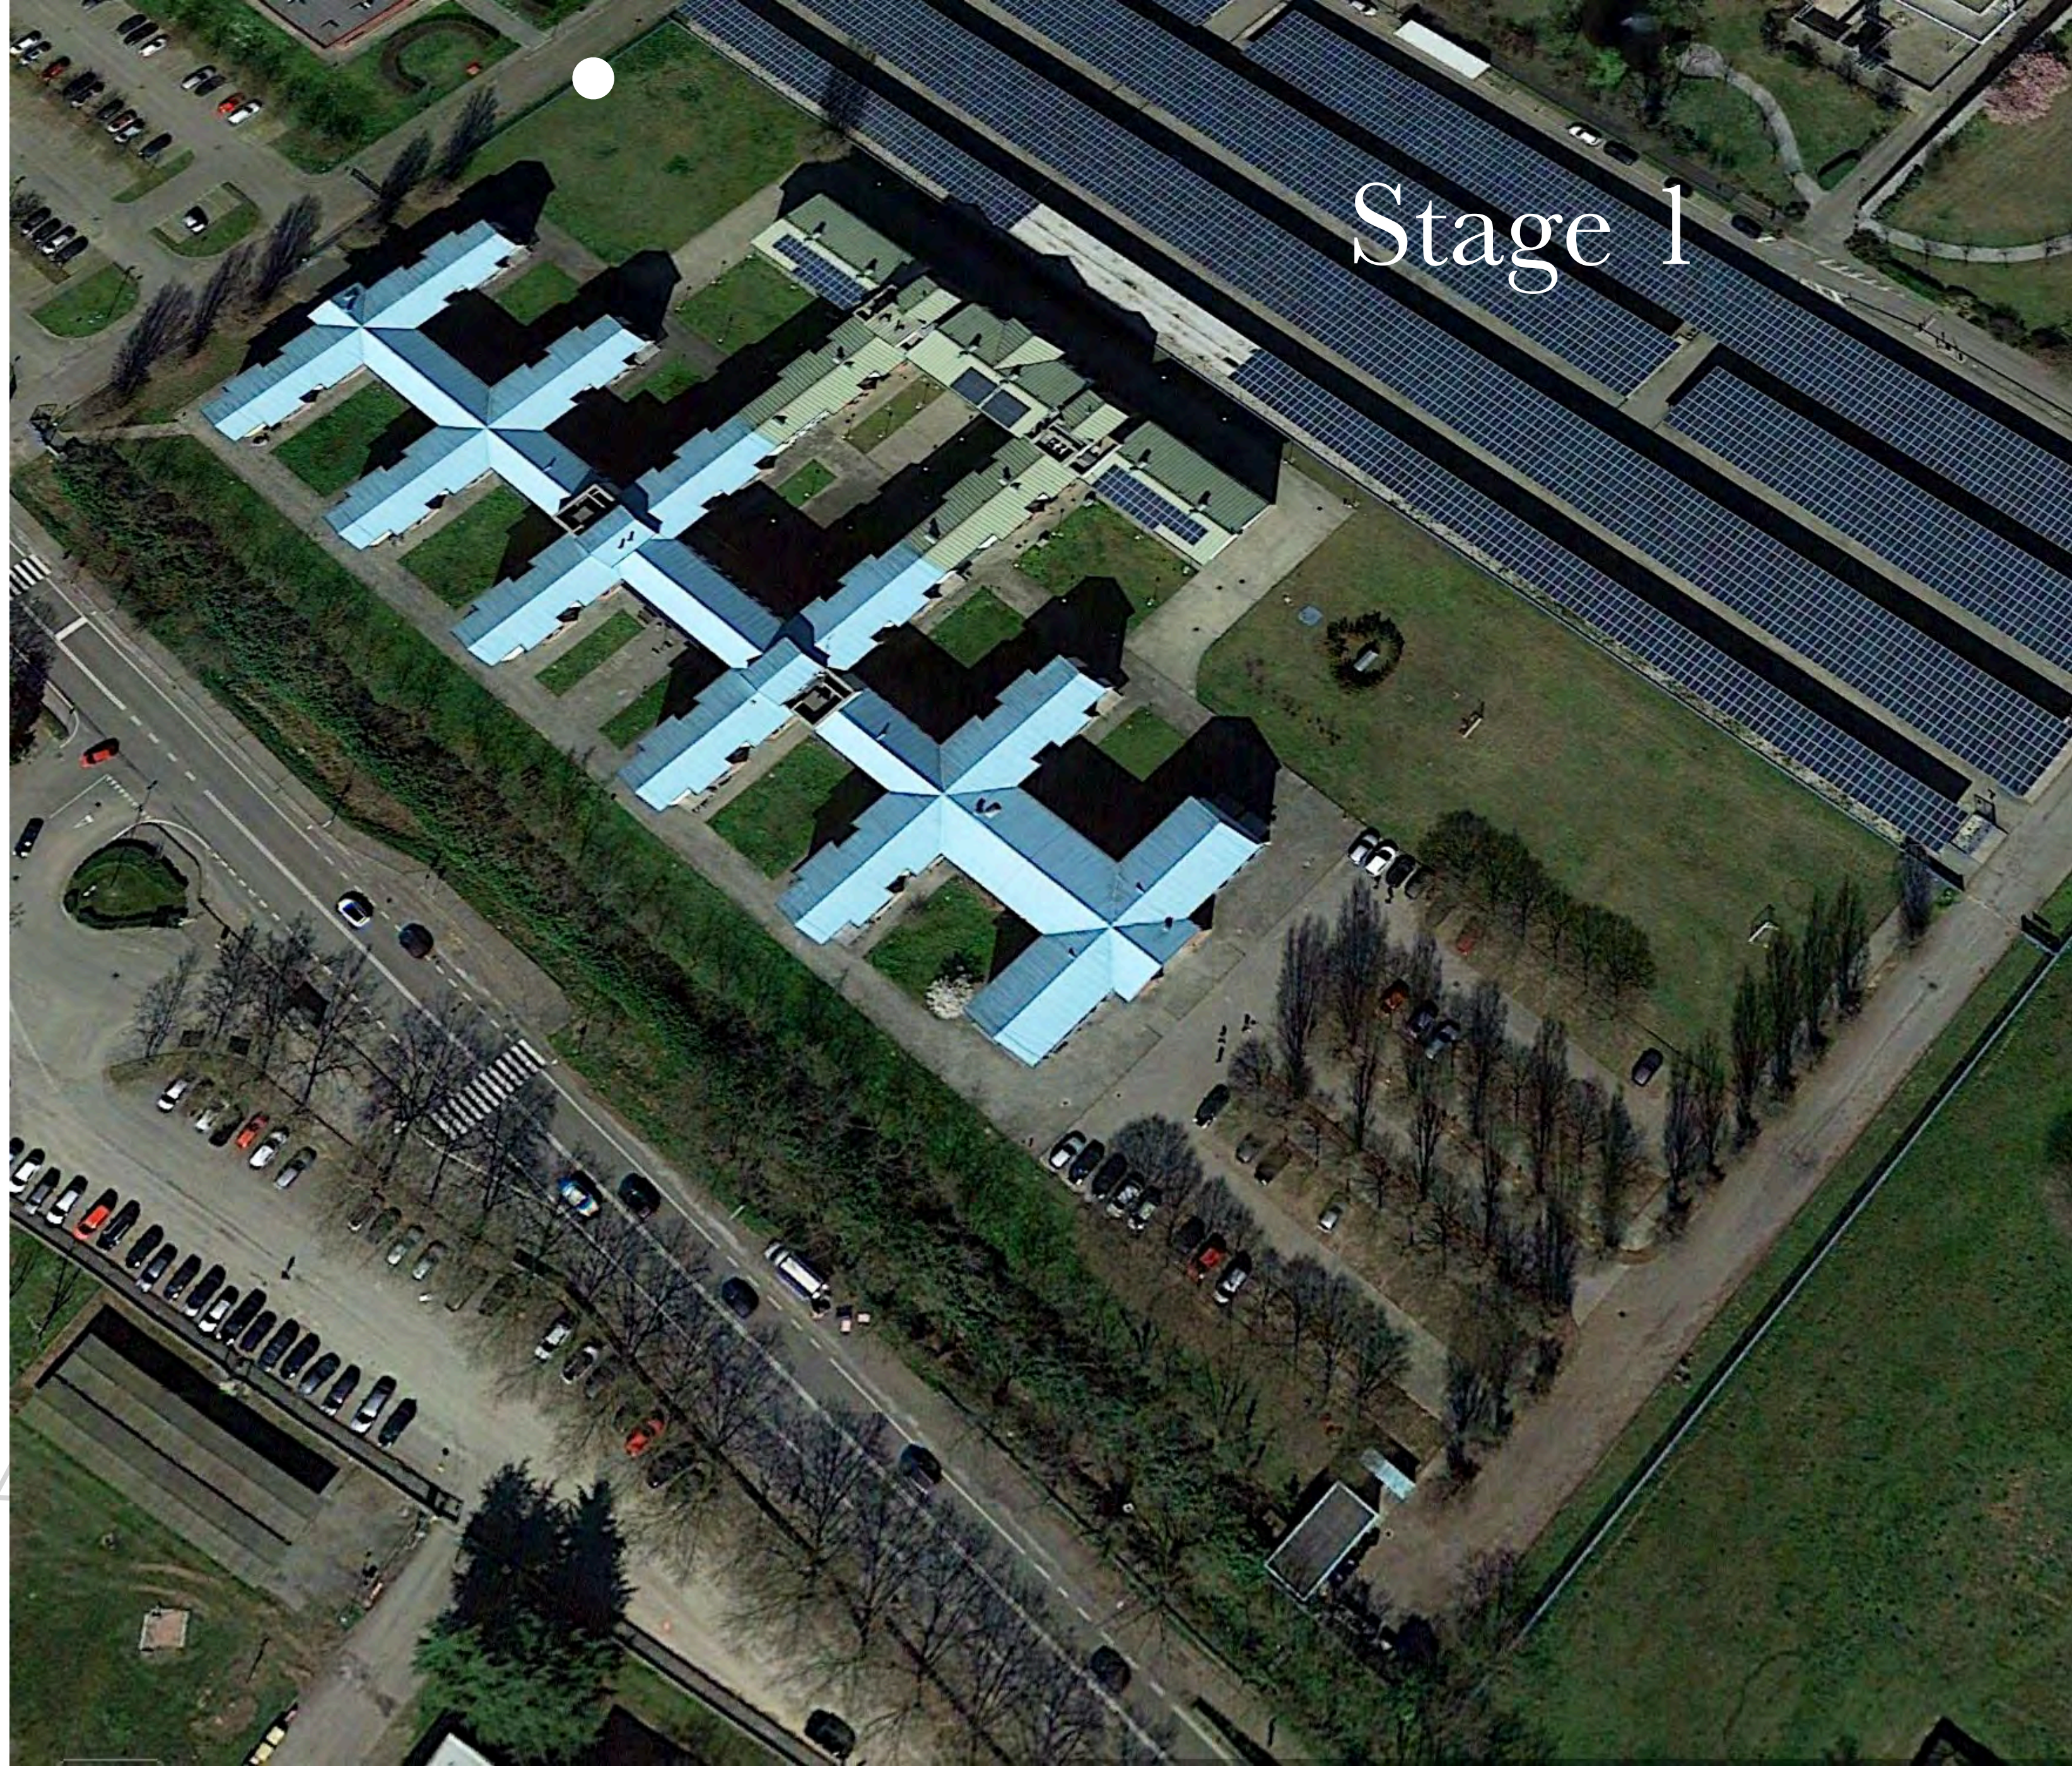

Collegio A Volta
Università di Pavia

College landscaping

10 May 2022

Stage 3

Stage 4

Populus nigra
(black poplar, 20-30m)

Magnolia grandiflora
(southern magnolia, -37m)

Acer saccharinum
(silver maple, 15-25m)