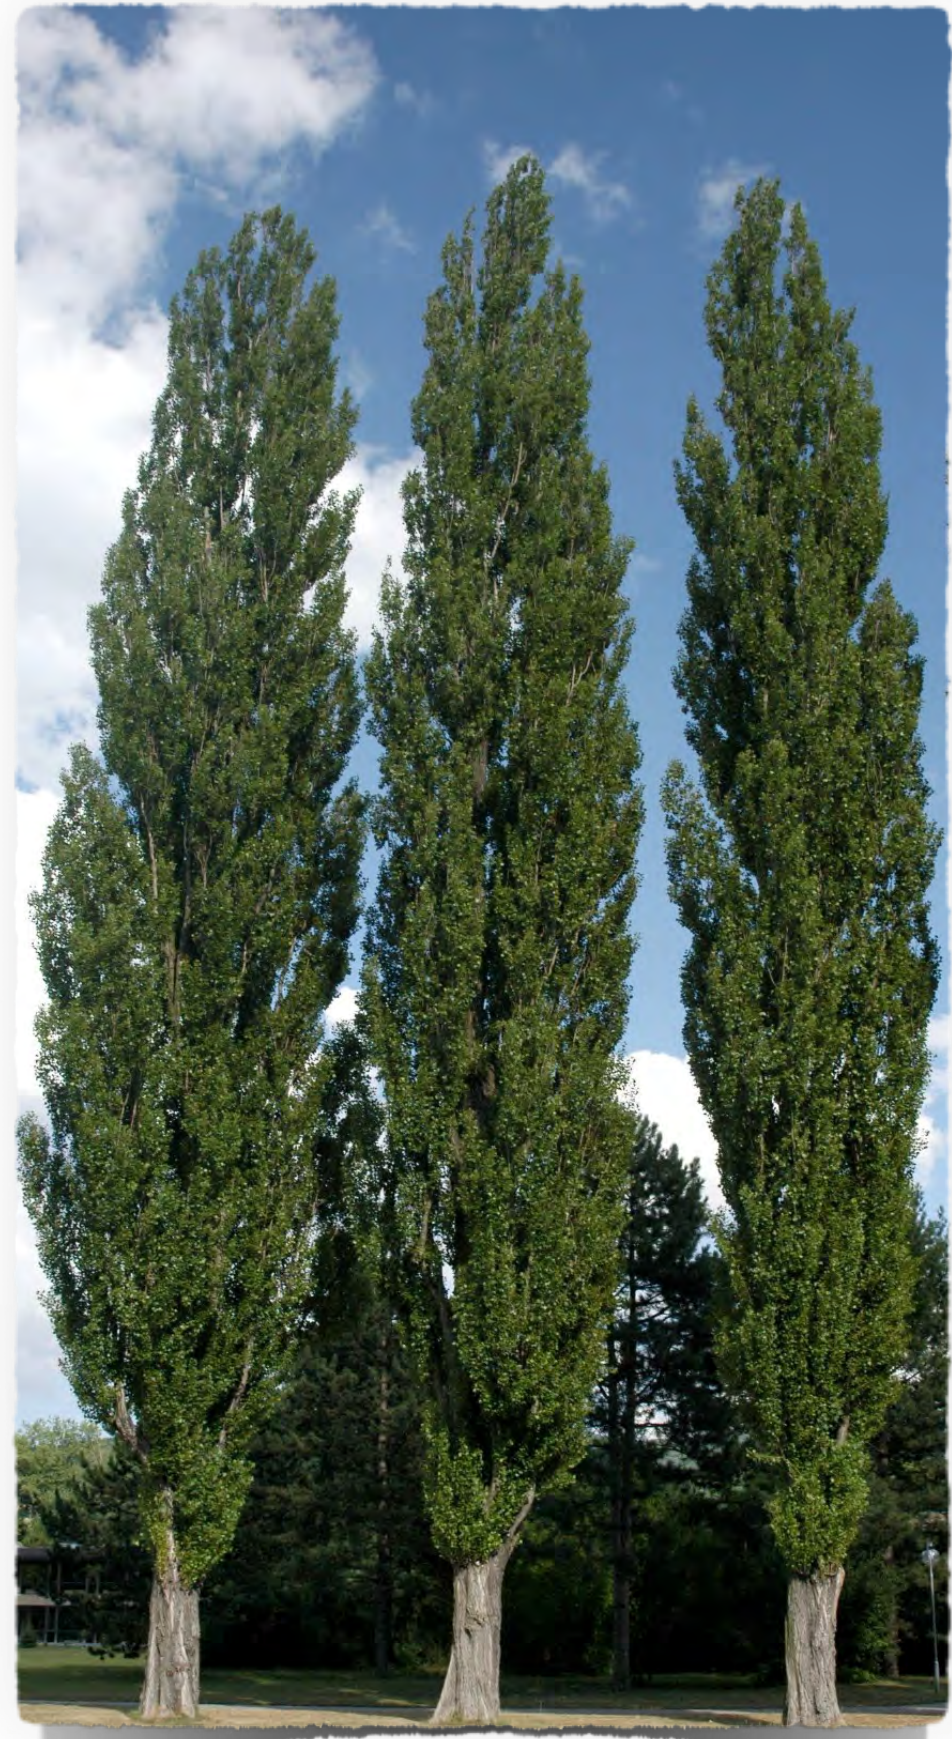

Collegio A Volta
Università di Pavia

College landscaping

10 May 2022

Stage 3

Stage 4

Populus nigra
(black poplar, 20-30m)

Magnolia grandiflora
(southern magnolia, -37m)

Acer saccharinum
(silver maple, 15-25m)