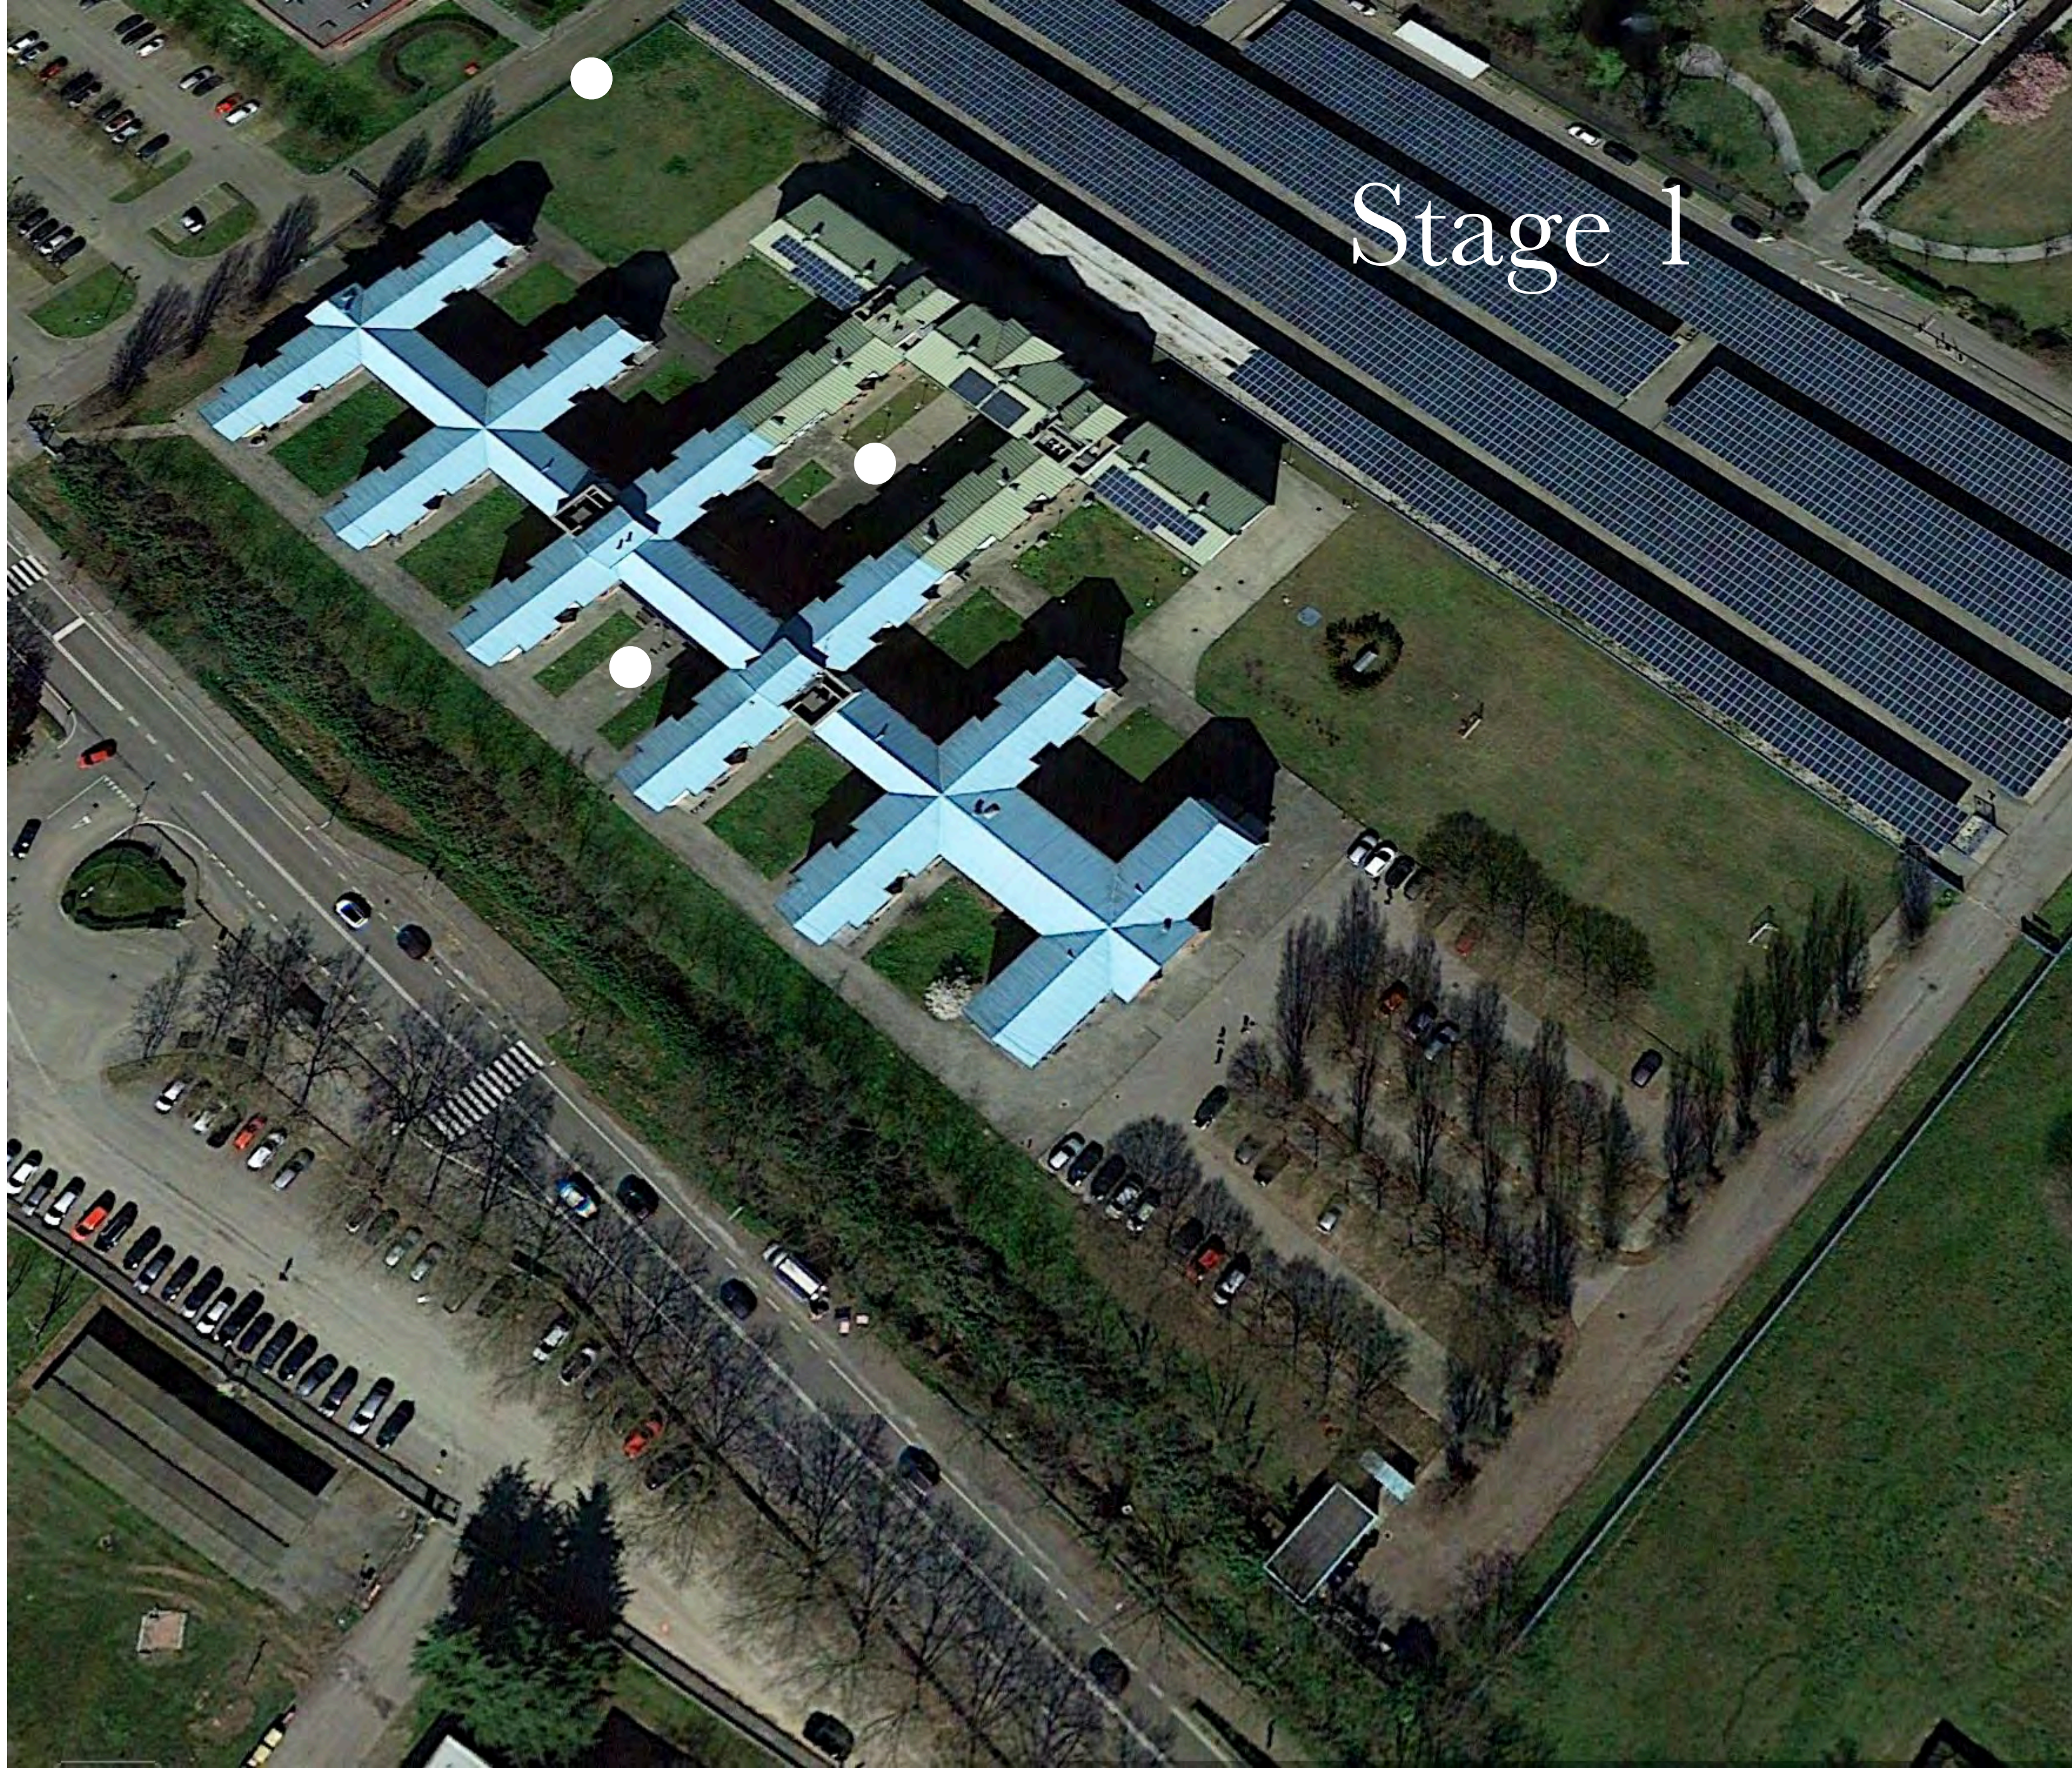

Collegio A Volta
Università di Pavia

College landscaping

10 May 2022

Stage 3

Stage 4

Populus nigra
(black poplar, 20-30m)

Magnolia grandiflora
(southern magnolia, -37m)

Acer saccharinum
(silver maple, 15-25m)