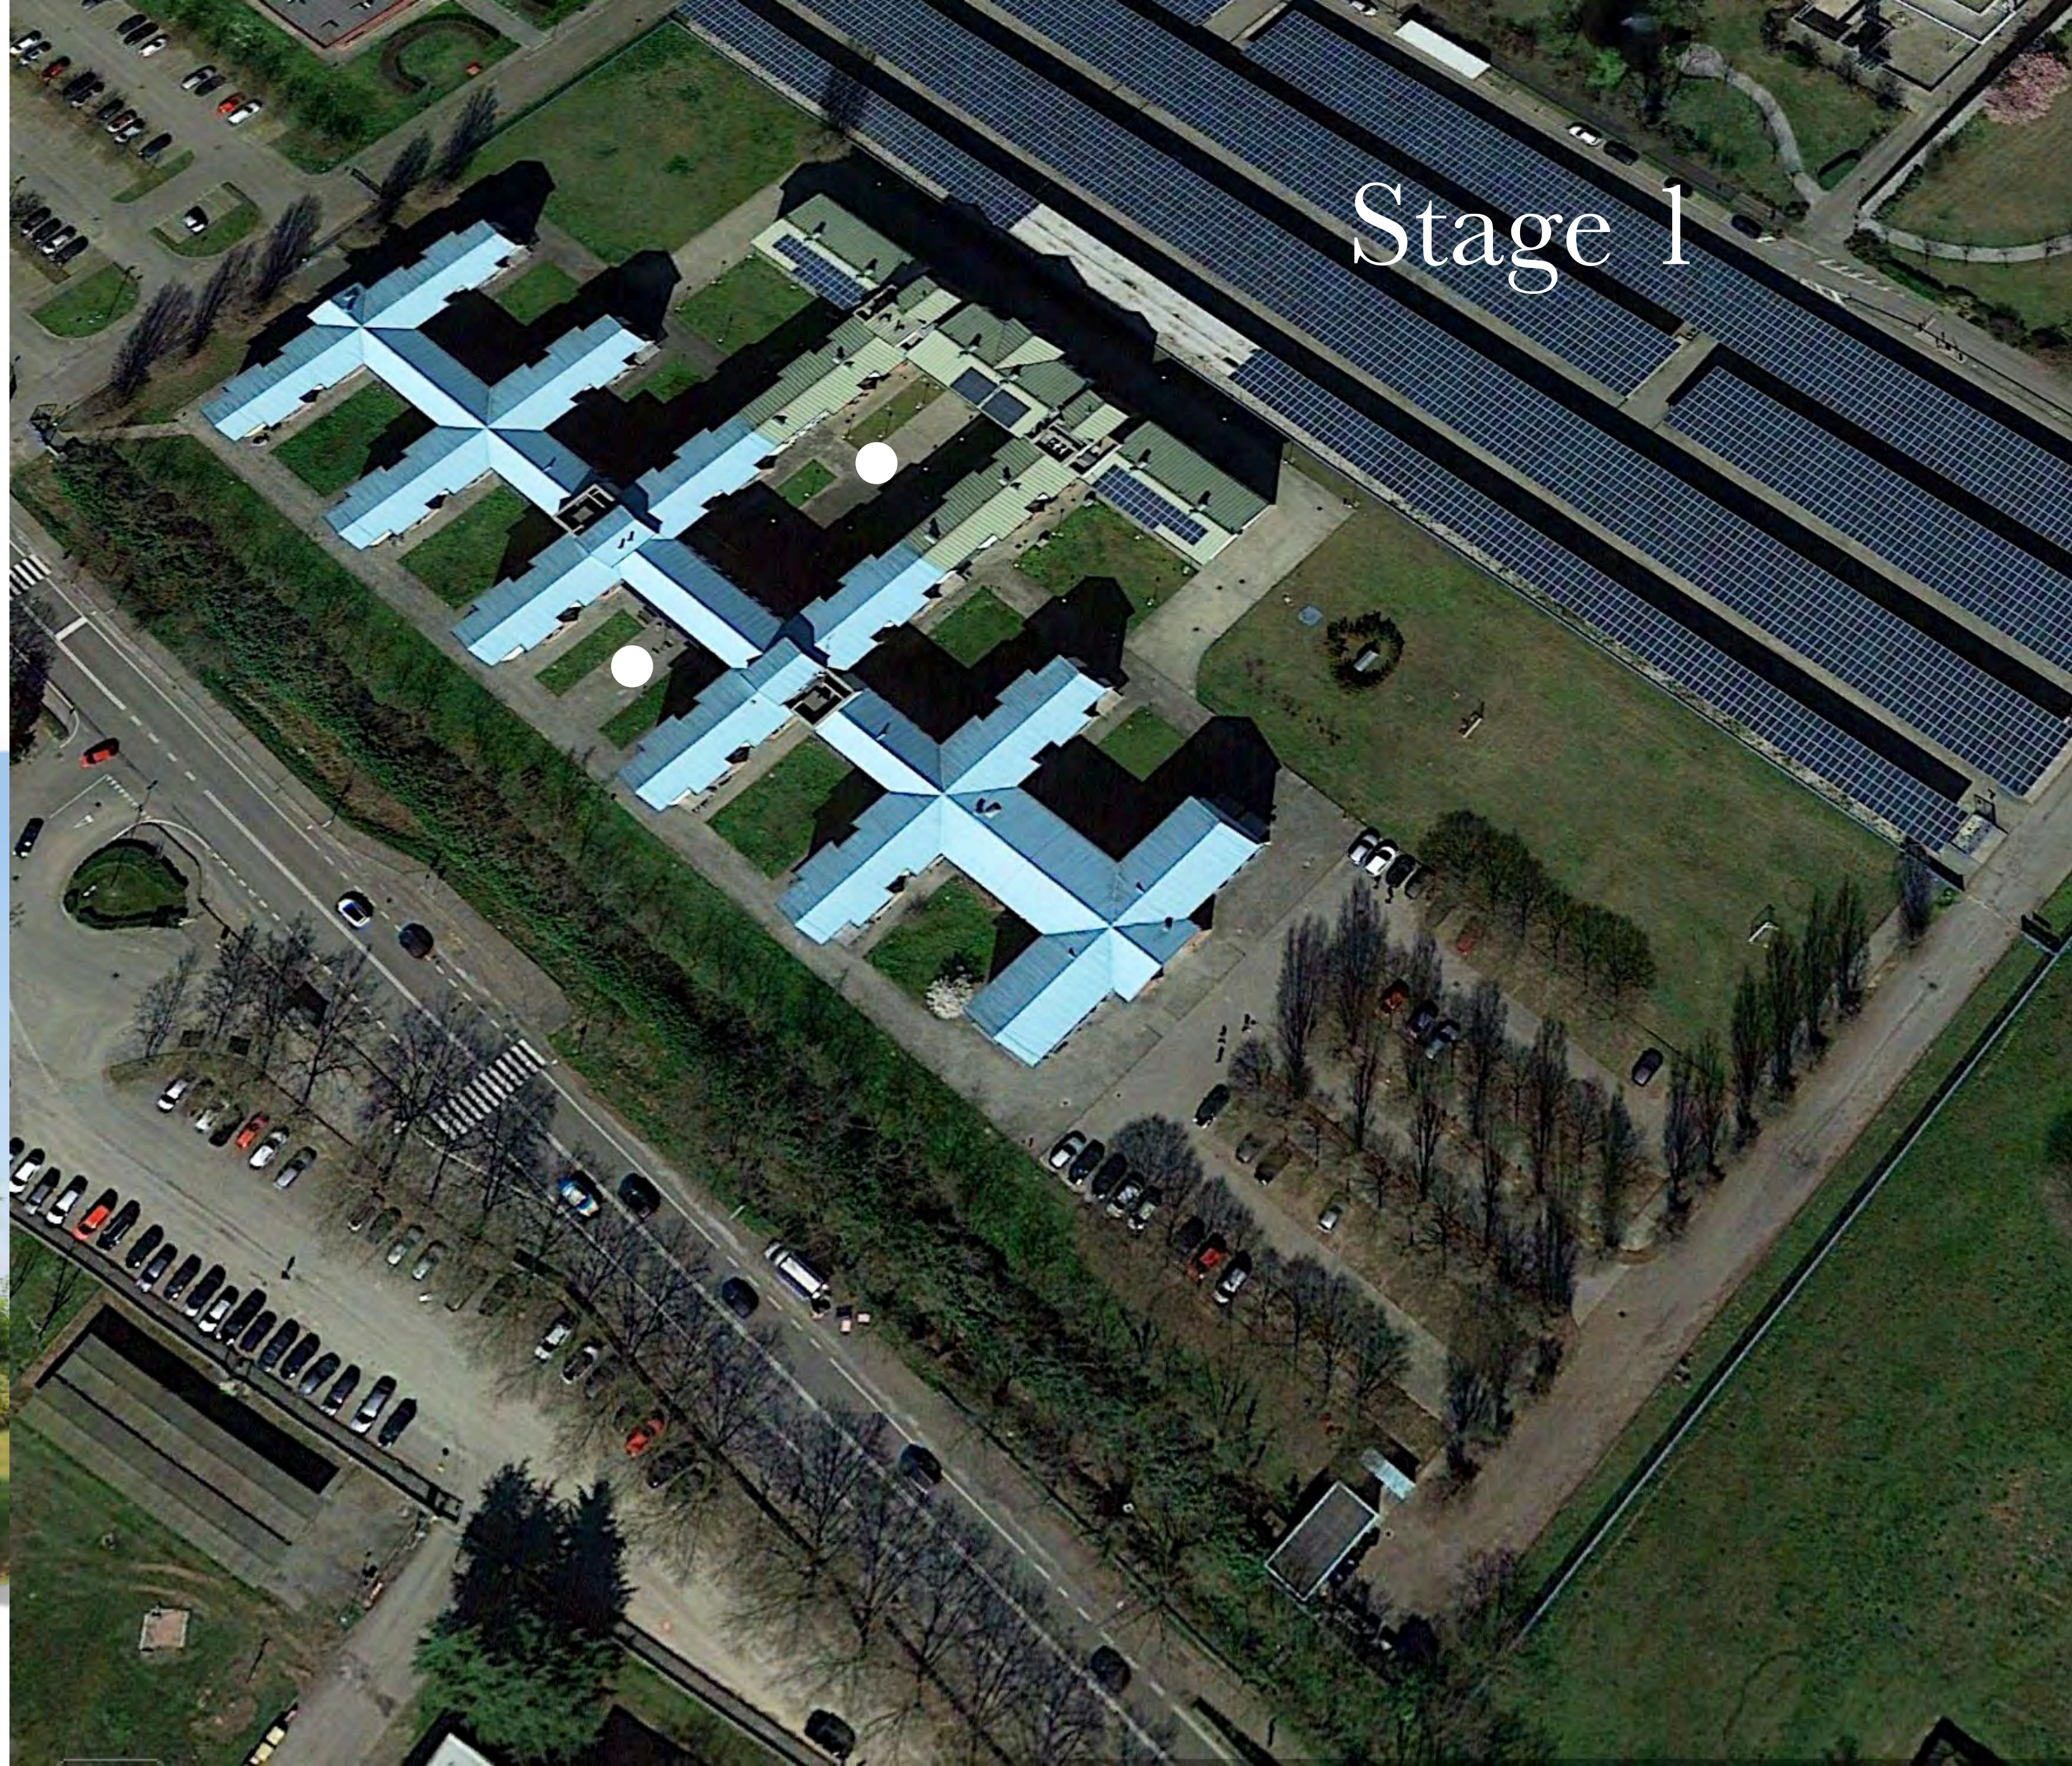

Collegio A Volta
Università di Pavia

College landscaping

10 May 2022

Stage 3

Stage 4

Populus nigra
(black poplar, 20-30m)

Magnolia grandiflora
(southern magnolia, -37m)

Acer saccharinum
(silver maple, 15-25m)