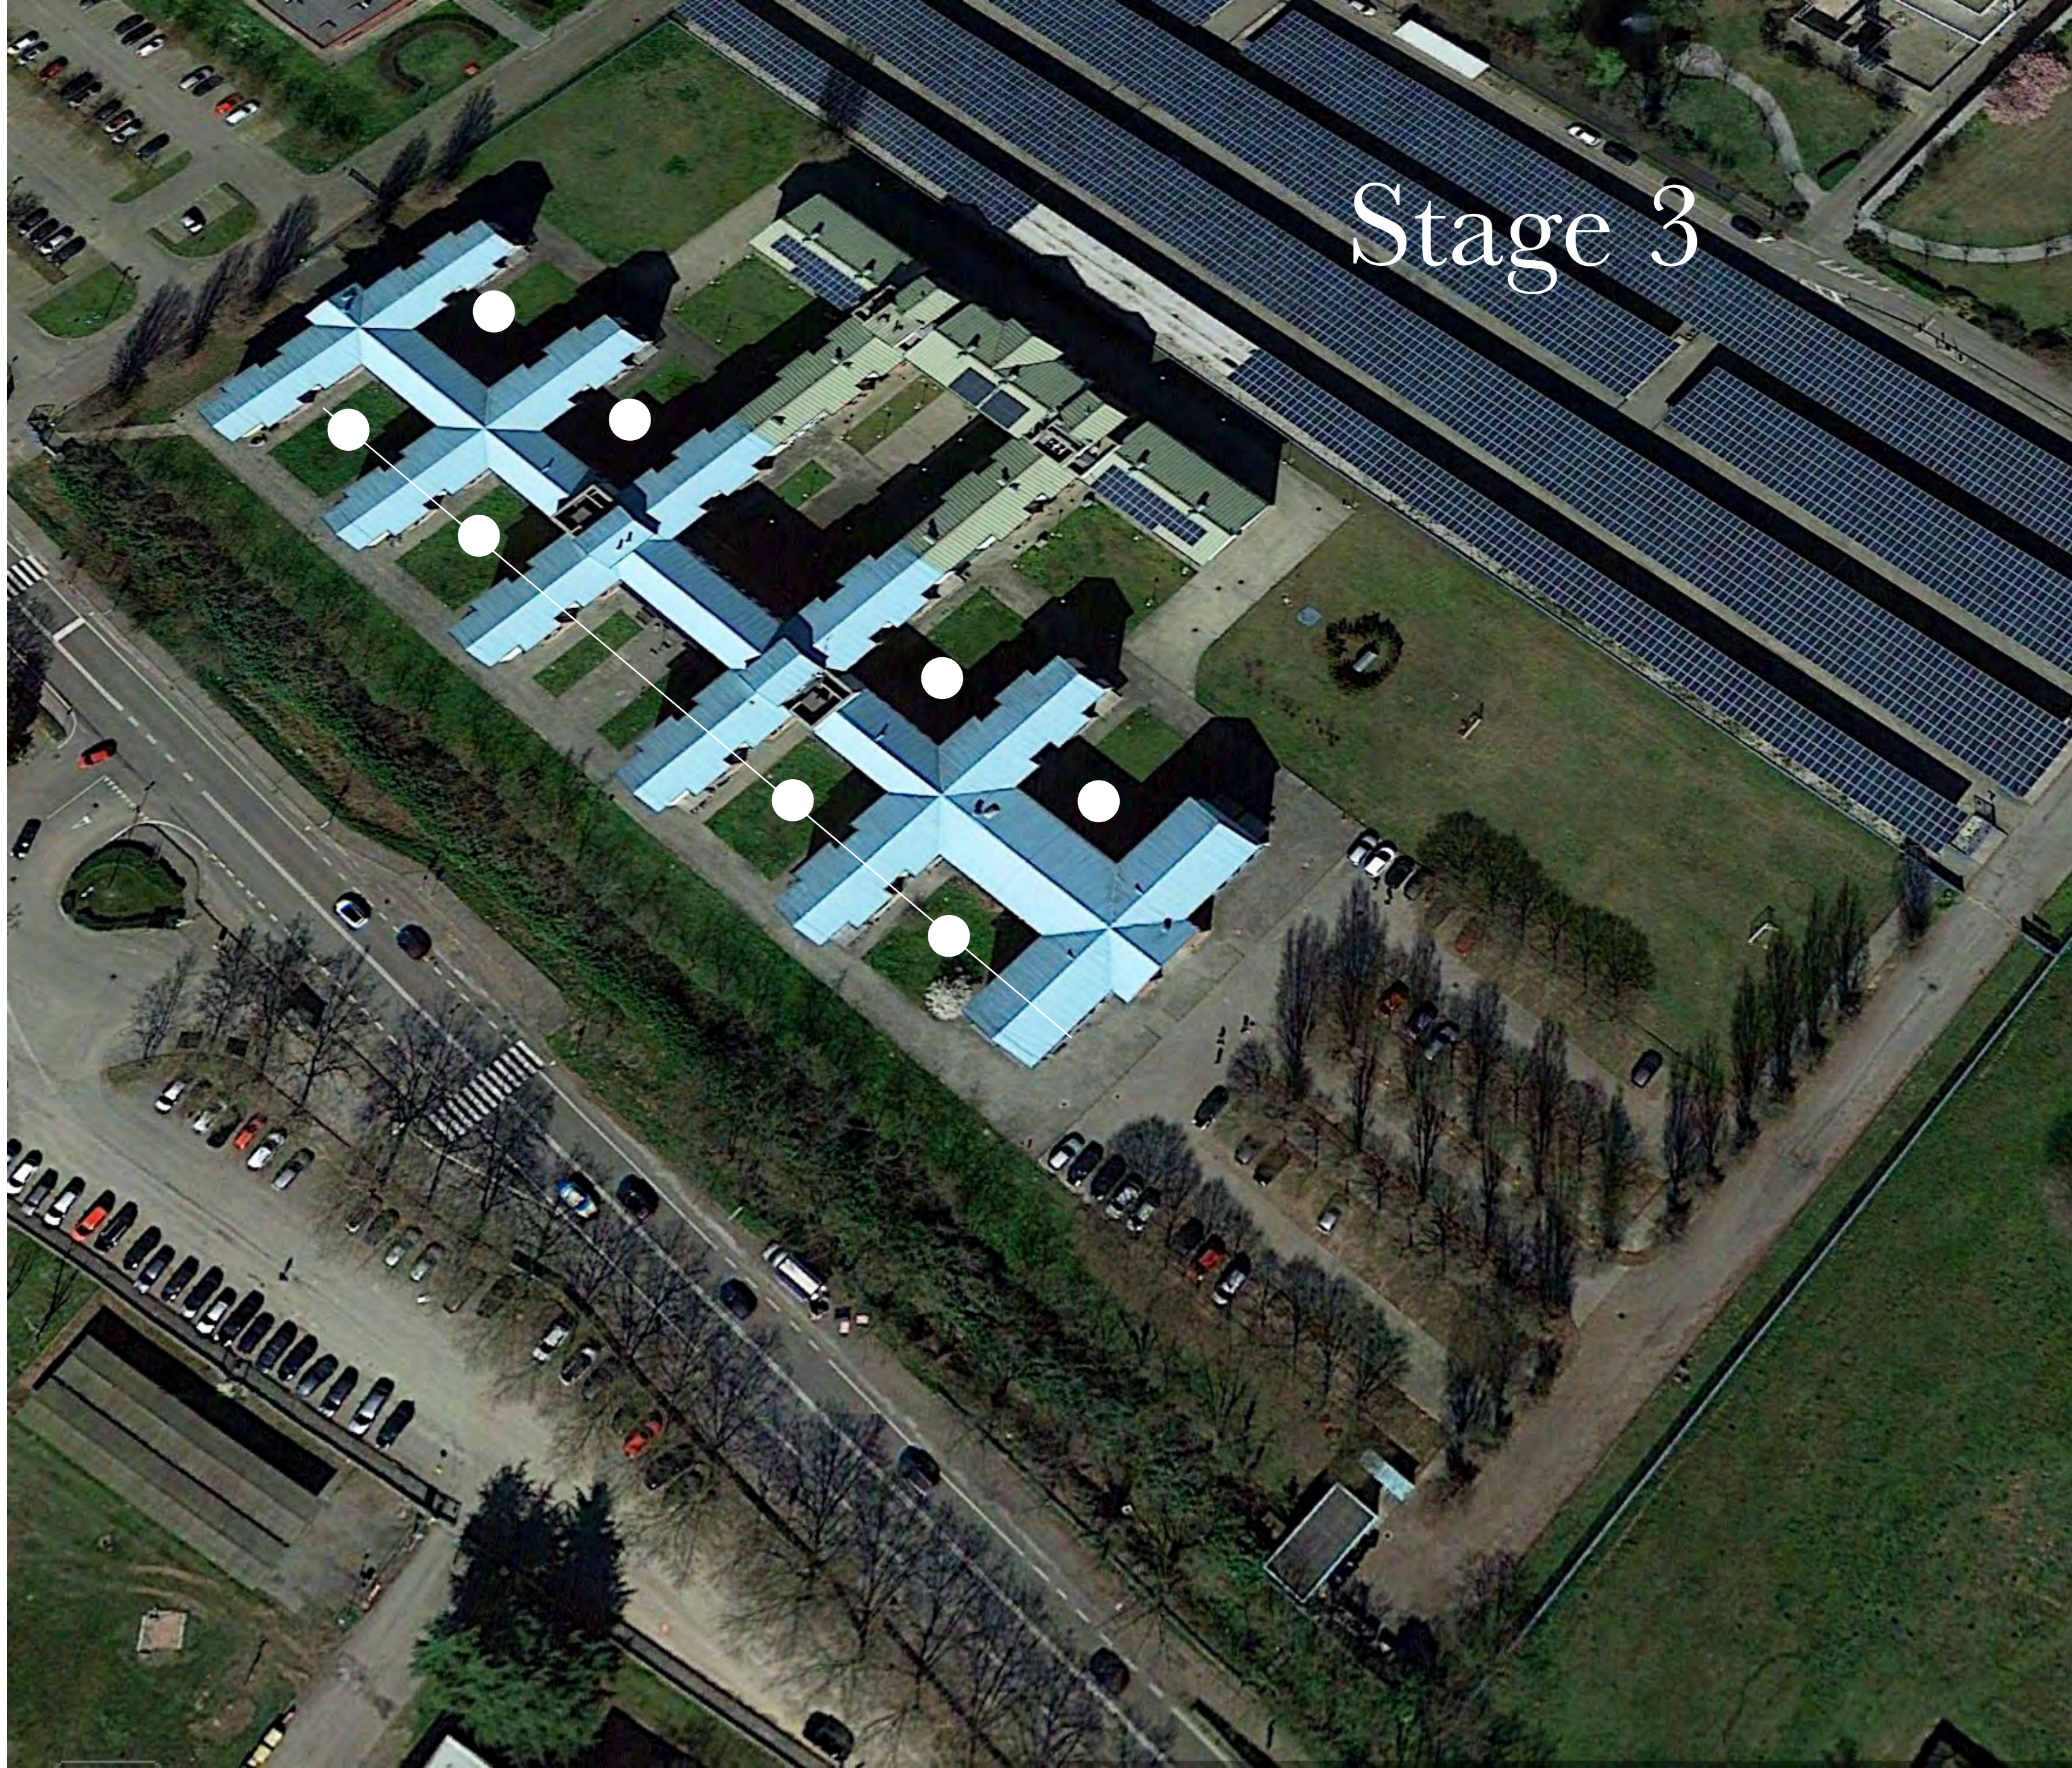

Collegio A Volta
Università di Pavia

College landscaping

10 May 2022

Stage 3

Stage 4

Populus nigra
(black poplar, 20-30m)

Magnolia grandiflora
(southern magnolia, -37m)

Acer saccharinum
(silver maple, 15-25m)